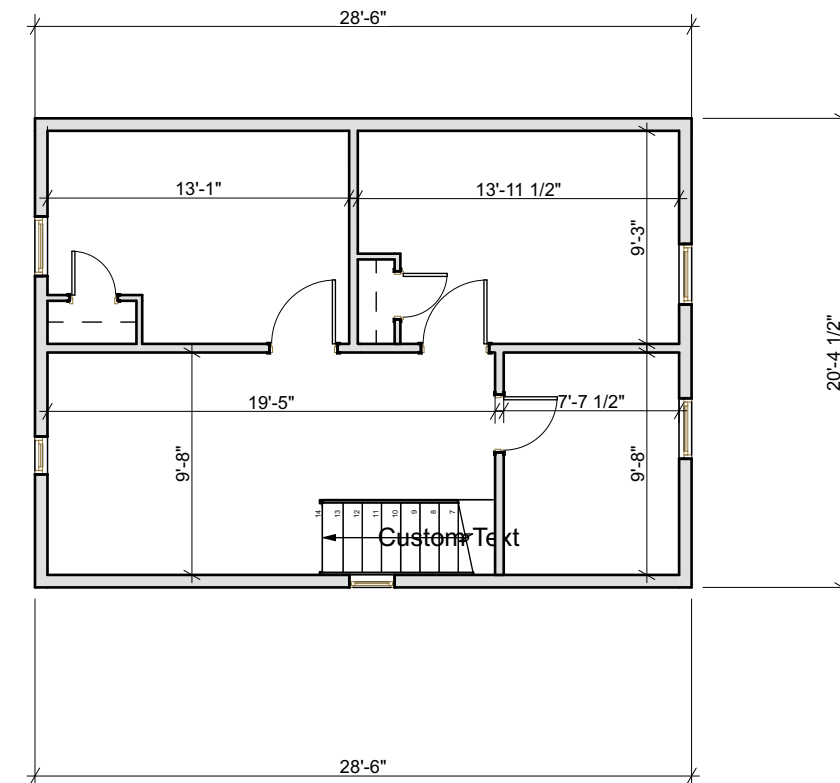

23

TABLE OF CONTENTS

ID	NAME
A-000	TABLE OF CONTENTS
A-000	PHOTOGRAPHS OF THE EXISTING BUILDINGS
A-001	SITE PLAN
A-100	EXISTING PLANS
A-101	PROPOSED PLANS
A-201	EXISTING WEST AND SOUTH ELEVATIONS
A-201	PROPOSED WEST AND SOUTH ELEVATIONS
A-202	PROPOSED NORTH AND EAST ELEVATIONS
A-301	3D VIEW

 - Existing
  - New
  - Proposed Shed 8'x10'x10'(h)

EXISTING MAIN FLOOR 172, 179, 180, 187, 188

EXISTING SECOND FLOOR 172, 179, 180, 187, 188

PROPOSED LOWER 2 BD UNIT
172, 179, 180, 187, 188

PROPOSED UPPER 1 BD UNIT
172, 179, 180, 187, 188