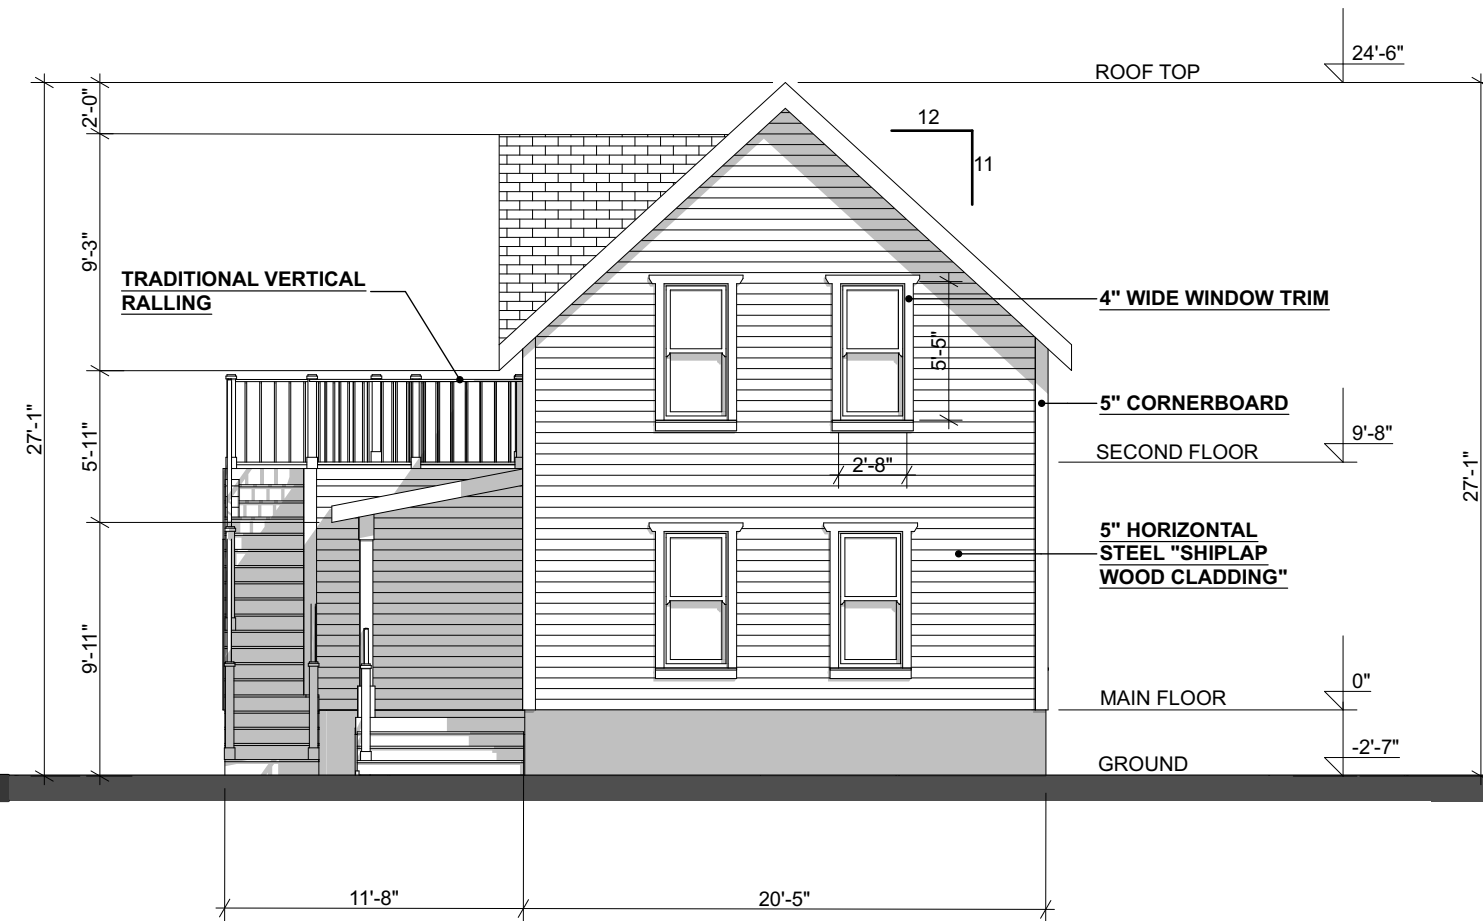

23

TABLE OF CONTENTS

ID	NAME
A-000	TABLE OF CONTENTS
A-000	PHOTOGRAPHS OF THE EXISTING BUILDINGS
A-001	SITE PLAN
A-100	EXISTING PLANS
A-101	PROPOSED PLANS
A-201	EXISTING WEST AND SOUTH ELEVATIONS
A-201	PROPOSED WEST AND SOUTH ELEVATIONS
A-202	PROPOSED NORTH AND EAST ELEVATIONS
A-301	3D VIEW

 - Existing
  - New
  - Proposed Shed 8'x10'x10'(h)

EXISTING MAIN FLOOR 172, 179, 180, 187, 188

EXISTING SECOND FLOOR 172, 179, 180, 187, 188

PROPOSED LOWER 2 BD UNIT
172, 179, 180, 187, 188

PROPOSED UPPER 1 BD UNIT
172, 179, 180, 187, 188

EXISTING ELEVATIONS

WEST ELEVATION

SOUTH ELEVATION

EAST ELEVATION

NORTH ELEVATION