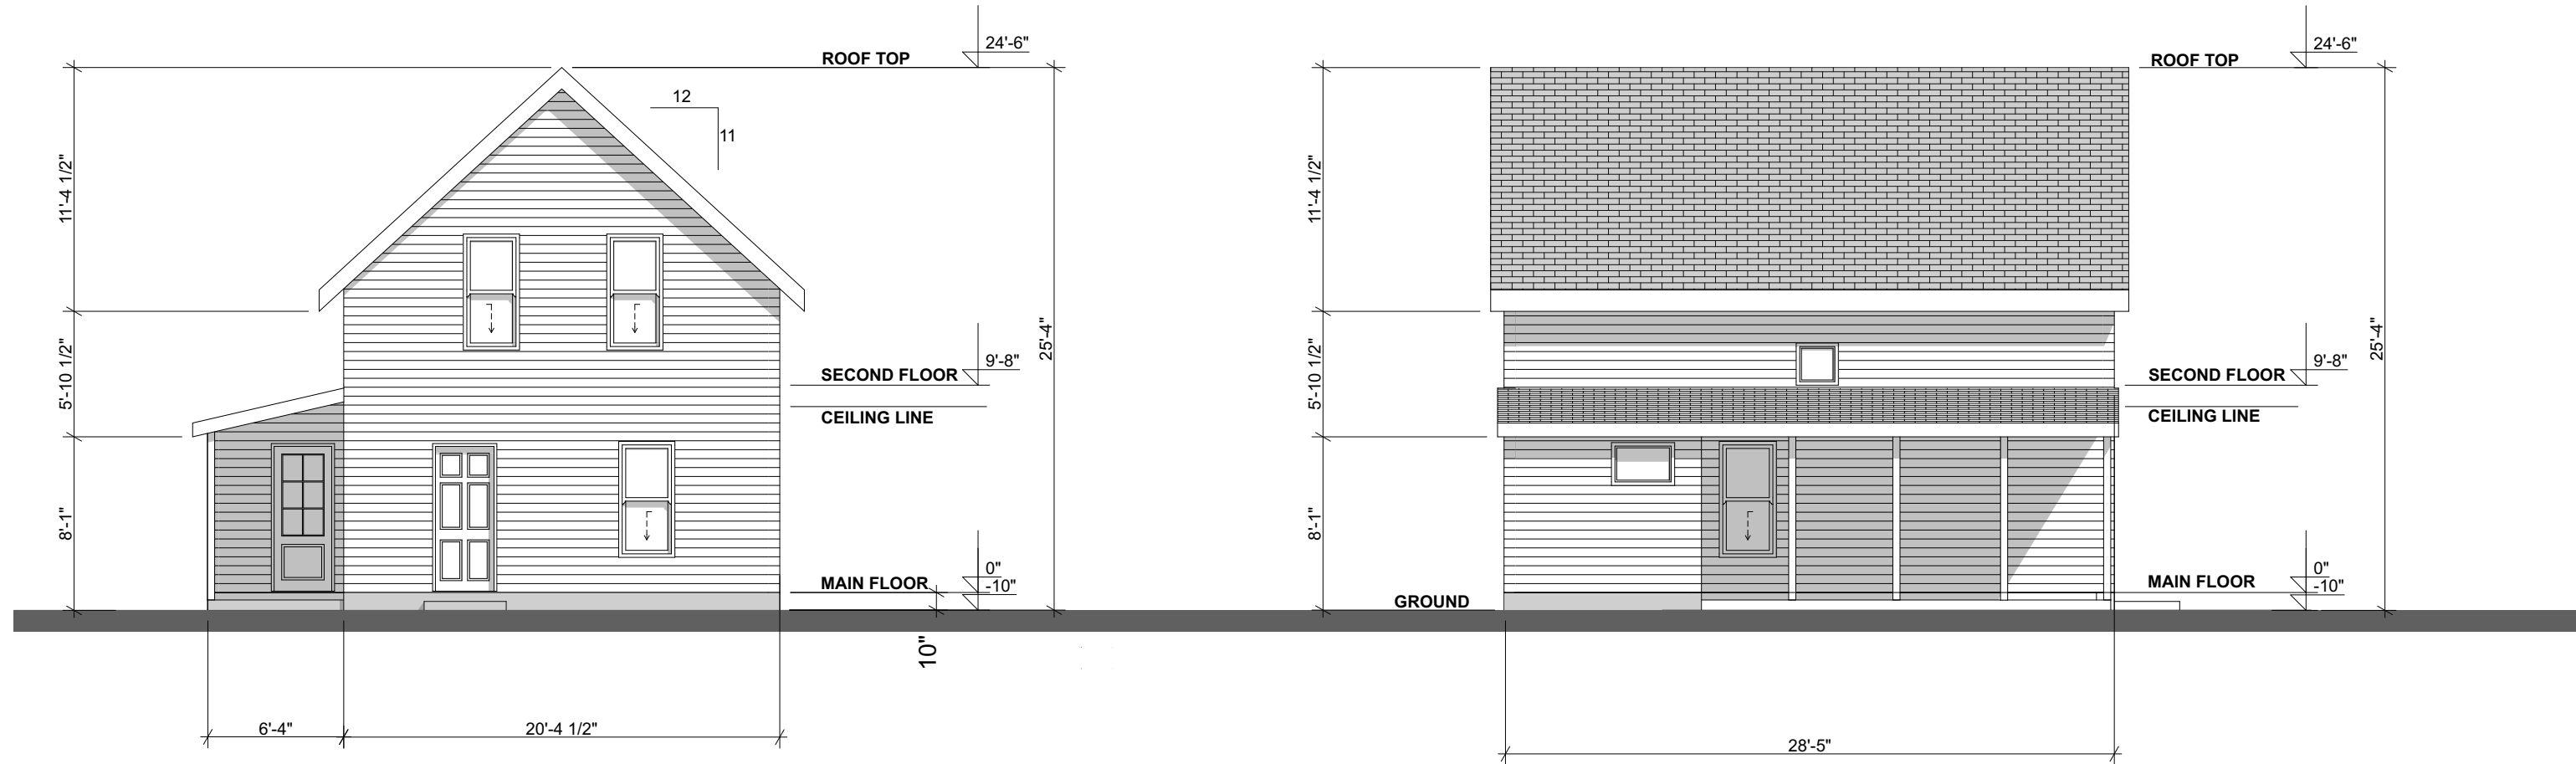

23

TABLE OF CONTENTS

ID	NAME
A-000	TABLE OF CONTENTS
A-000	PHOTOGRAPHS OF THE EXISTING BUILDINGS
A-001	SITE PLAN
A-100	EXISTING PLANS
A-101	PROPOSED PLANS
A-201	EXISTING WEST AND SOUTH ELEVATIONS
A-201	PROPOSED WEST AND SOUTH ELEVATIONS
A-202	PROPOSED NORTH AND EAST ELEVATIONS
A-301	3D VIEW

 - Existing
  - New
  - Proposed Shed 8'x10'x10'(h)

EXISTING MAIN FLOOR 172, 179, 180, 187, 188

EXISTING SECOND FLOOR 172, 179, 180, 187, 188

PROPOSED LOWER 2 BD UNIT
172, 179, 180, 187, 188

PROPOSED UPPER 1 BD UNIT
172, 179, 180, 187, 188

EXISTING ELEVATIONS

WEST ELEVATION

SOUTH ELEVATION

EAST ELEVATION

NORTH ELEVATION