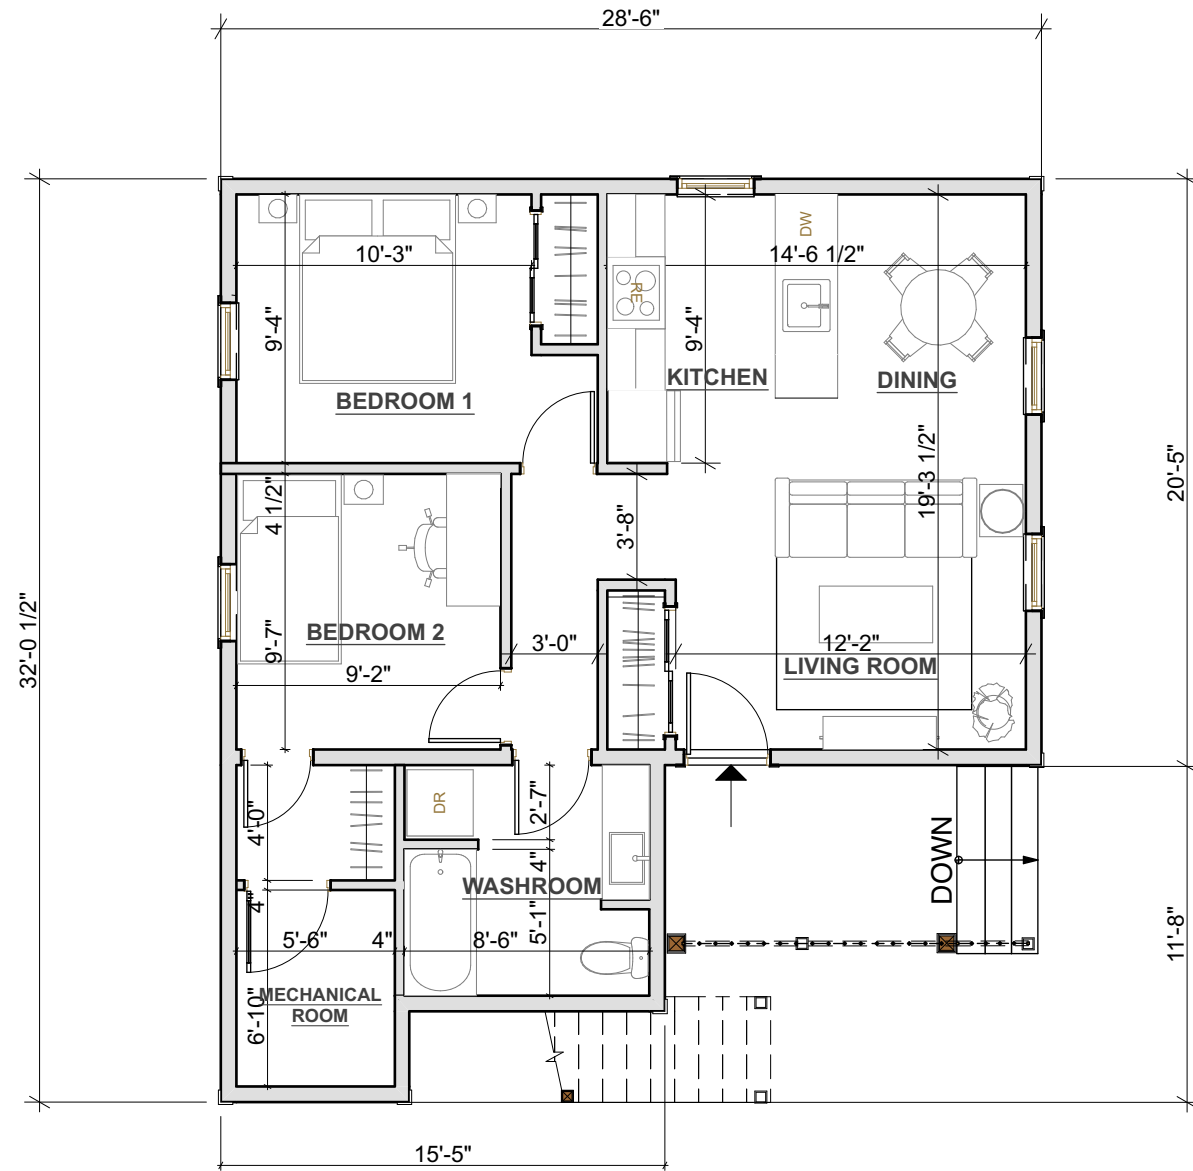

23

TABLE OF CONTENTS

ID	NAME
A-000	TABLE OF CONTENTS
A-000	PHOTOGRAPHS OF THE EXISTING BUILDINGS
A-001	SITE PLAN
A-100	EXISTING PLANS
A-101	PROPOSED PLANS
A-201	EXISTING WEST AND SOUTH ELEVATIONS
A-201	PROPOSED WEST AND SOUTH ELEVATIONS
A-202	PROPOSED NORTH AND EAST ELEVATIONS
A-301	3D VIEW

 - Existing
  - New
  - Proposed Shed 8'x10'x10'(h)

EXISTING MAIN FLOOR 172, 179, 180, 187, 188

EXISTING SECOND FLOOR 172, 179, 180, 187, 188

PROPOSED LOWER 2 BD UNIT
172, 179, 180, 187, 188

PROPOSED UPPER 1 BD UNIT
172, 179, 180, 187, 188

EXISTING ELEVATIONS

WEST ELEVATION

SOUTH ELEVATION

EAST ELEVATION

NORTH ELEVATION