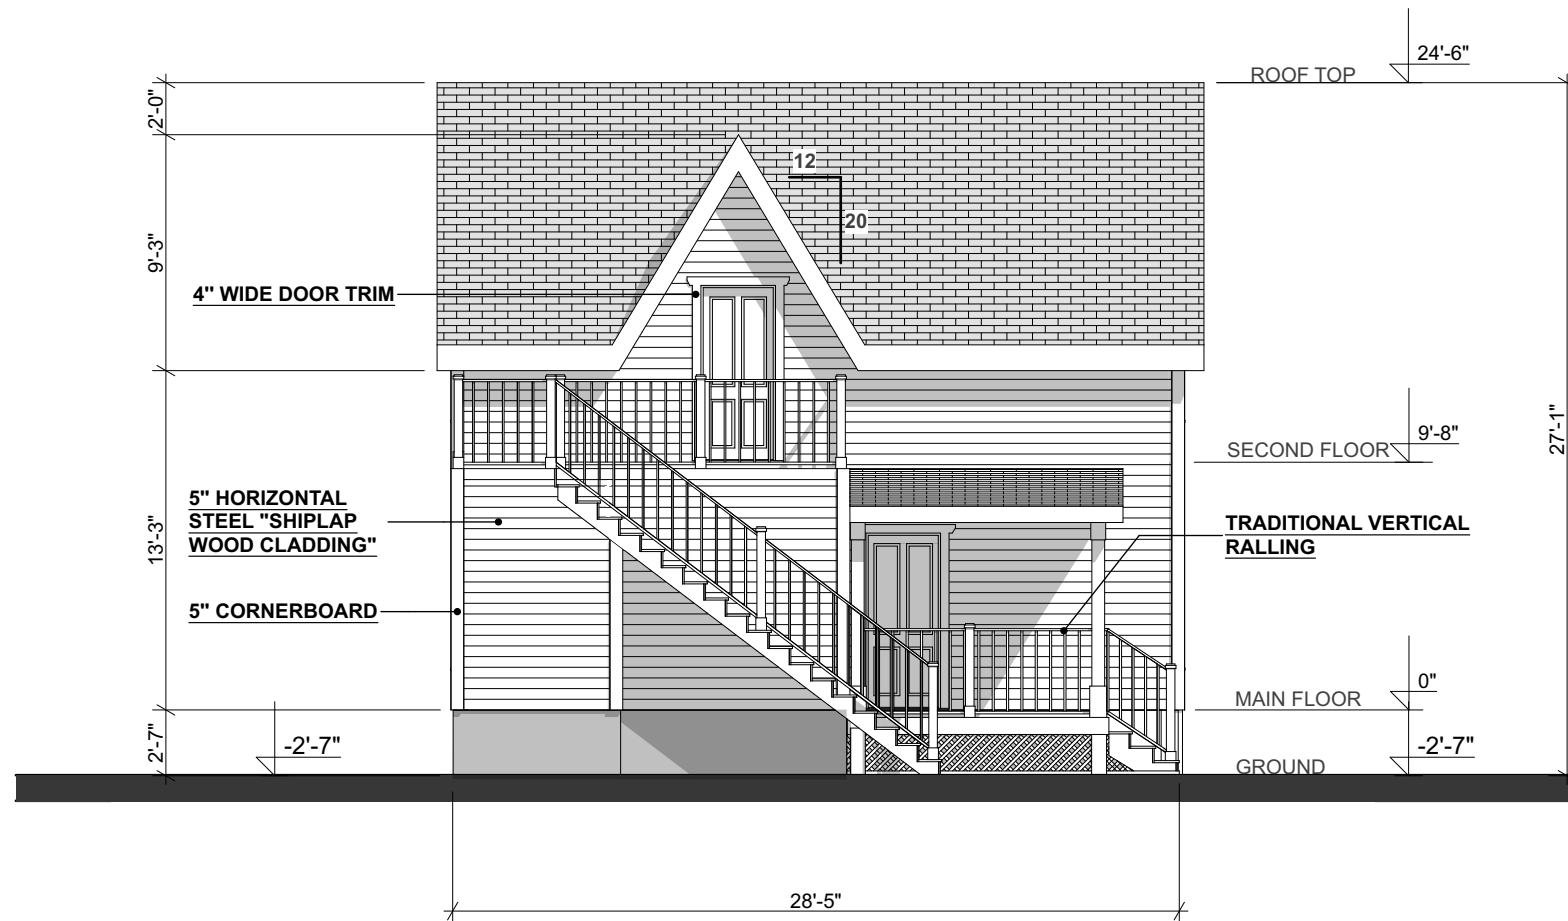

23

TABLE OF CONTENTS

ID	NAME
A-000	TABLE OF CONTENTS
A-000	PHOTOGRAPHS OF THE EXISTING BUILDINGS
A-001	SITE PLAN
A-100	EXISTING PLANS
A-101	PROPOSED PLANS
A-201	EXISTING WEST AND SOUTH ELEVATIONS
A-201	PROPOSED WEST AND SOUTH ELEVATIONS
A-202	PROPOSED NORTH AND EAST ELEVATIONS
A-301	3D VIEW

 - Existing
  - New
  - Proposed Shed 8'x10'x10'(h)

EXISTING MAIN FLOOR 172, 179, 180, 187, 188

EXISTING SECOND FLOOR 172, 179, 180, 187, 188

PROPOSED LOWER 2 BD UNIT
172, 179, 180, 187, 188

PROPOSED UPPER 1 BD UNIT
172, 179, 180, 187, 188

EXISTING ELEVATIONS

WEST ELEVATION

SOUTH ELEVATION

EAST ELEVATION

NORTH ELEVATION