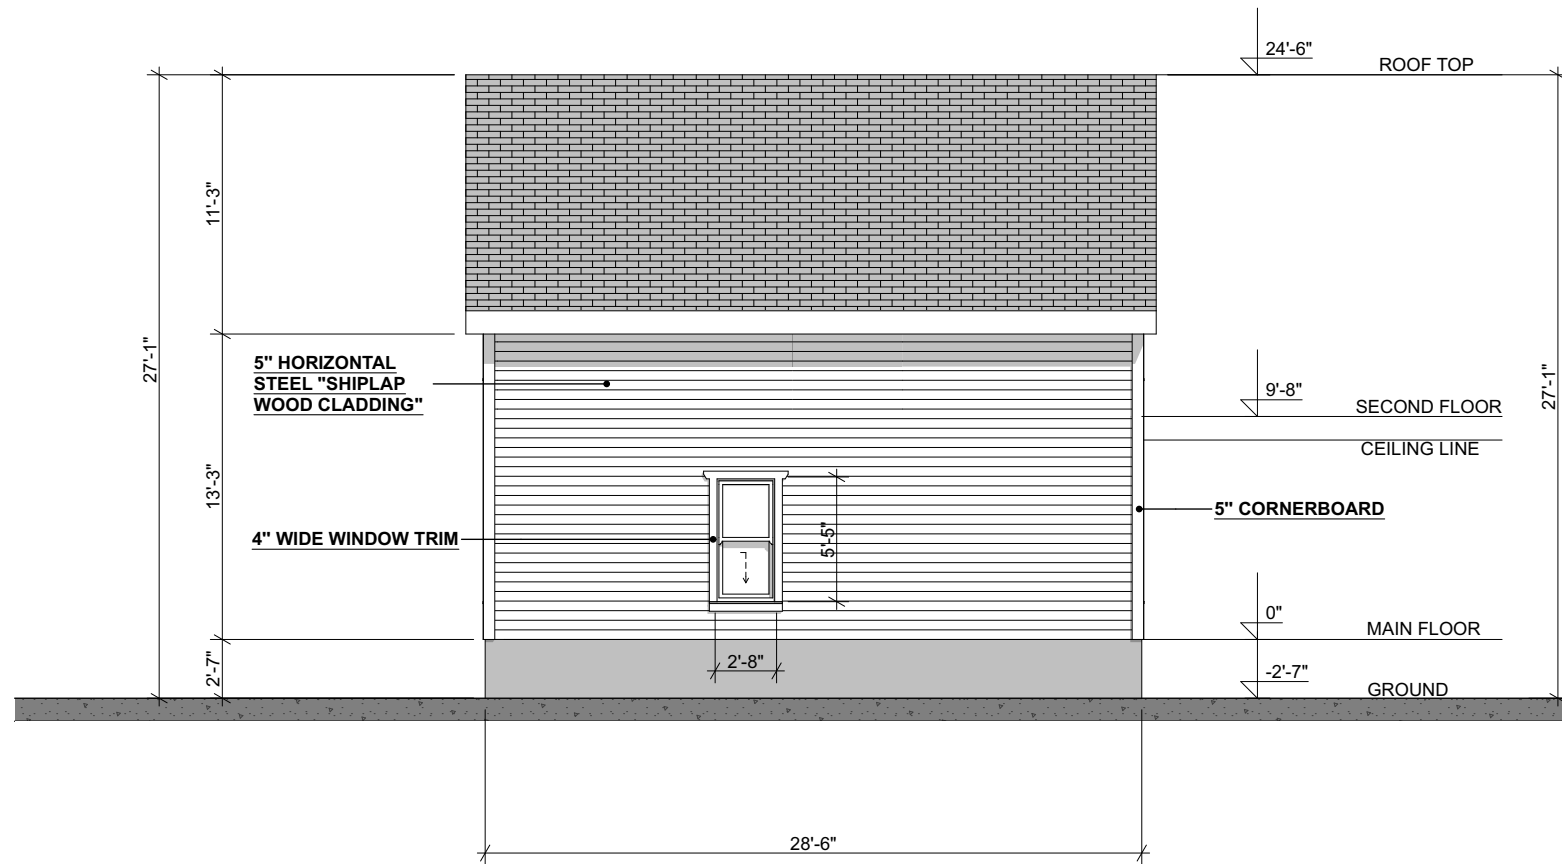

23

TABLE OF CONTENTS

ID	NAME
A-000	TABLE OF CONTENTS
A-000	PHOTOGRAPHS OF THE EXISTING BUILDINGS
A-001	SITE PLAN
A-100	EXISTING PLANS
A-101	PROPOSED PLANS
A-201	EXISTING WEST AND SOUTH ELEVATIONS
A-201	PROPOSED WEST AND SOUTH ELEVATIONS
A-202	PROPOSED NORTH AND EAST ELEVATIONS
A-301	3D VIEW

 - Existing
  - New
  - Proposed Shed 8'x10'x10'(h)

EXISTING MAIN FLOOR 172, 179, 180, 187, 188

EXISTING SECOND FLOOR 172, 179, 180, 187, 188

PROPOSED LOWER 2 BD UNIT
172, 179, 180, 187, 188

PROPOSED UPPER 1 BD UNIT
172, 179, 180, 187, 188

EXISTING ELEVATIONS

WEST ELEVATION

SOUTH ELEVATION

EAST ELEVATION

NORTH ELEVATION