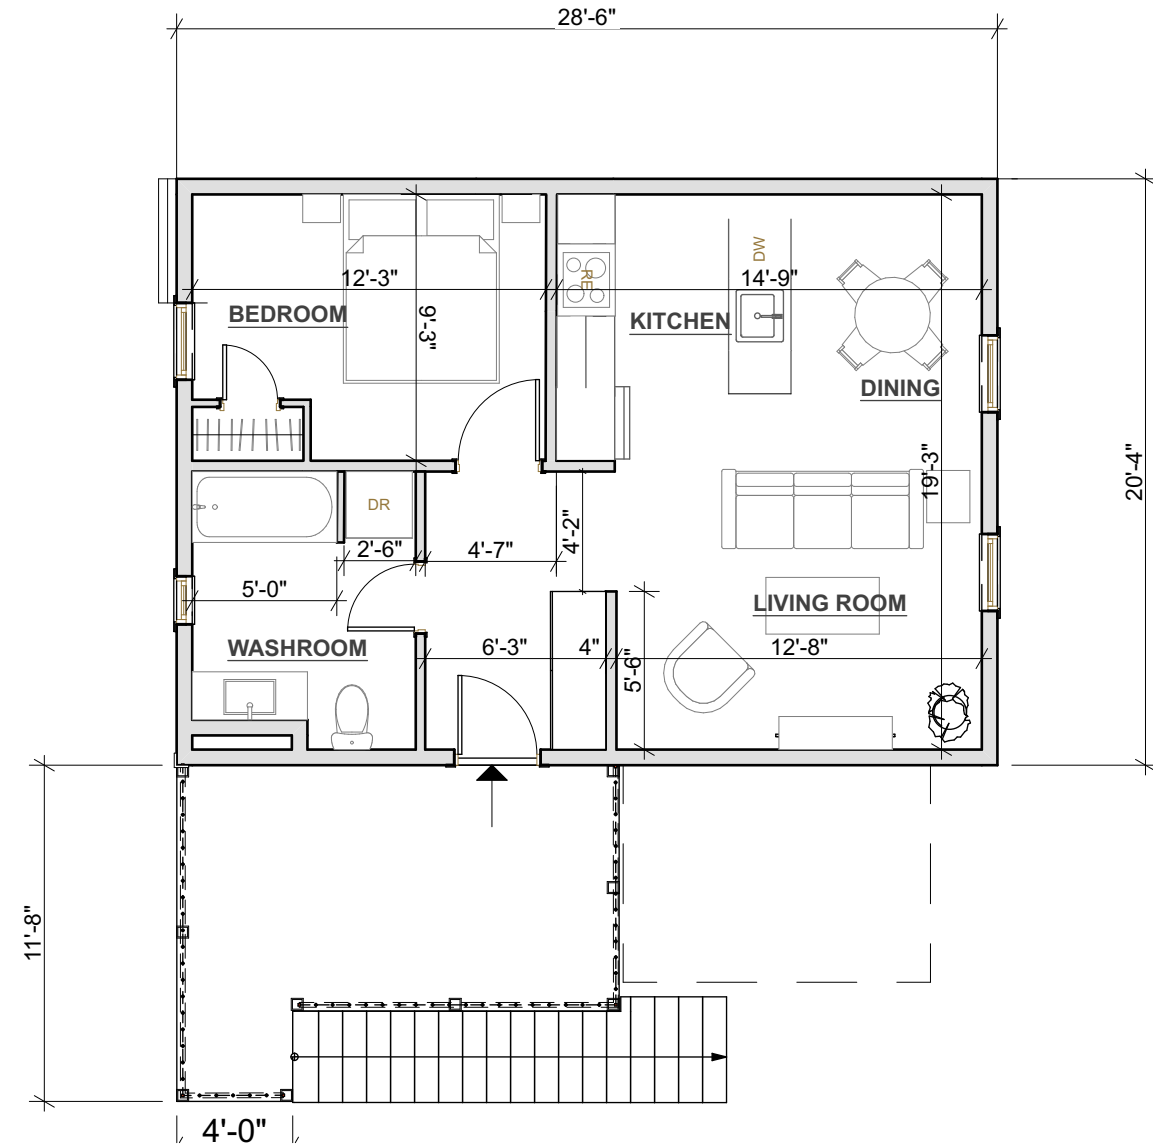

23

TABLE OF CONTENTS

ID	NAME
A-000	TABLE OF CONTENTS
A-000	PHOTOGRAPHS OF THE EXISTING BUILDINGS
A-001	SITE PLAN
A-100	EXISTING PLANS
A-101	PROPOSED PLANS
A-201	EXISTING WEST AND SOUTH ELEVATIONS
A-201	PROPOSED WEST AND SOUTH ELEVATIONS
A-202	PROPOSED NORTH AND EAST ELEVATIONS
A-301	3D VIEW

 - Existing
  - New
  - Proposed Shed 8'x10'x10'(h)

EXISTING MAIN FLOOR 172, 179, 180, 187, 188

EXISTING SECOND FLOOR 172, 179, 180, 187, 188

PROPOSED LOWER 2 BD UNIT
172, 179, 180, 187, 188

PROPOSED UPPER 1 BD UNIT
172, 179, 180, 187, 188

EXISTING ELEVATIONS

WEST ELEVATION

SOUTH ELEVATION

EAST ELEVATION

NORTH ELEVATION