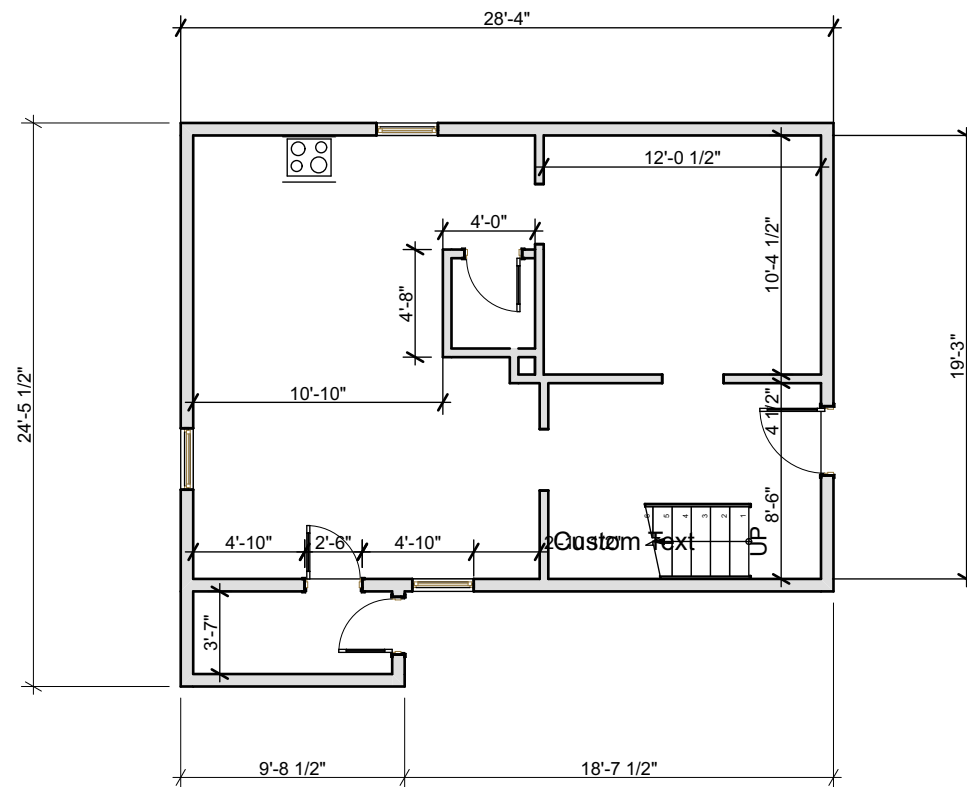

23

TABLE OF CONTENTS

ID	NAME
A-000	TABLE OF CONTENTS
A-000	PHOTOGRAPHS OF THE EXISTING BUILDINGS
A-001	SITE PLAN
A-100	EXISTING PLANS
A-101	PROPOSED PLANS
A-201	EXISTING WEST AND SOUTH ELEVATIONS
A-201	PROPOSED WEST AND SOUTH ELEVATIONS
A-202	PROPOSED NORTH AND EAST ELEVATIONS
A-301	3D VIEW

 - Existing
  - New
  - Proposed Shed 8'x10'x10'(h)

EXISTING MAIN FLOOR 172, 179, 180, 187, 188

EXISTING SECOND FLOOR 172, 179, 180, 187, 188

PROPOSED LOWER 2 BD UNIT
172, 179, 180, 187, 188

PROPOSED UPPER 1 BD UNIT
172, 179, 180, 187, 188